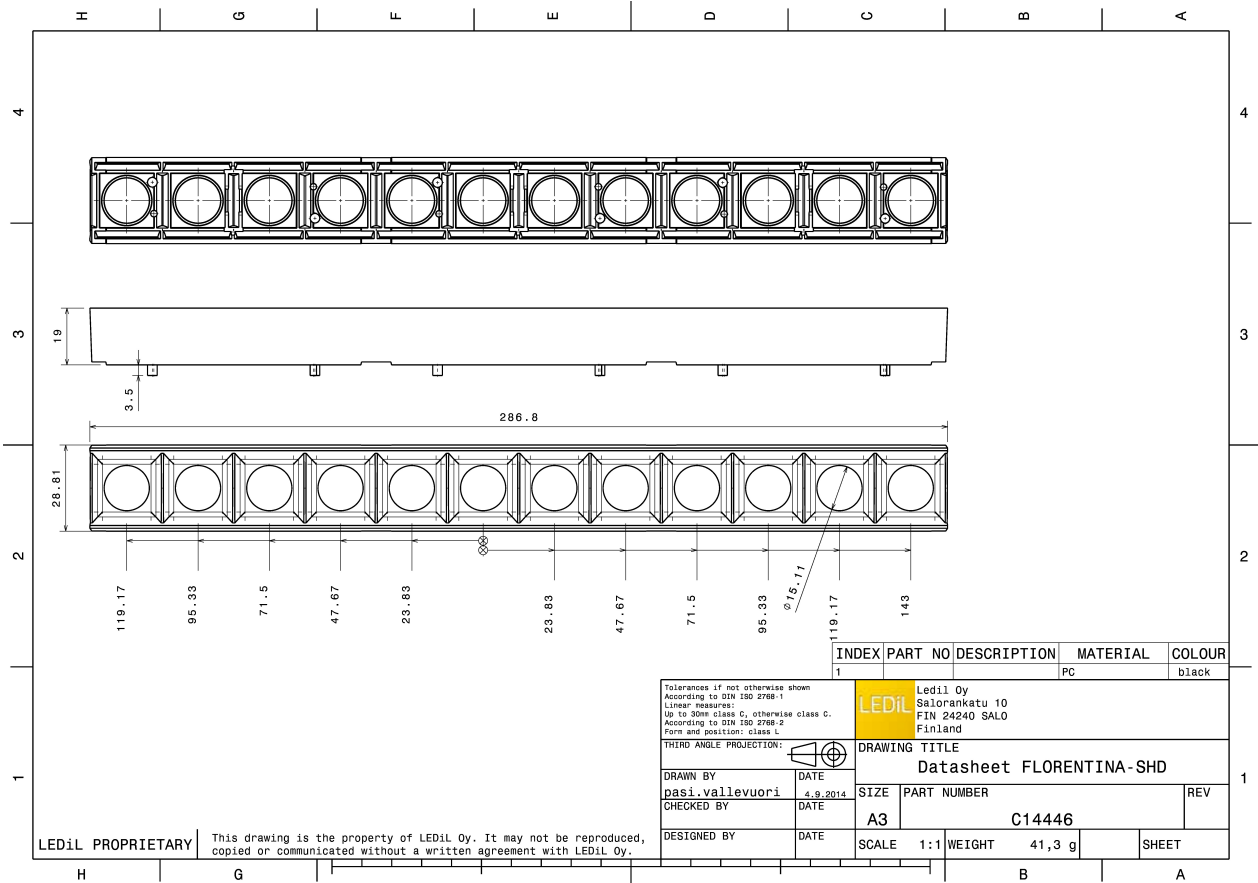

FLORENTINA-SHD

Black shade for FLORENTINA (12X1) assemblies

TECHNICAL SPECIFICATIONS:

Dimensions	286.8+27.45 mm
Height	22.5 mm
Fastening	glue, pin
Colour	black
Box size	320 x 311 x 271 mm
Box weight	5.4 kg
Quantity in Box	100 pcs
ROHS compliant	yes ⓘ

MATERIAL SPECIFICATIONS:

Component	Type	Material	Colour
FLORENTINA-SHD	Shade	PC	black

GENERAL INFORMATION:

NOTE: The typical beam angle will be changed by different color, chip size and chip position tolerance. The typical total beam angle is the full angle measured where the luminous intensity is half of the peak value.